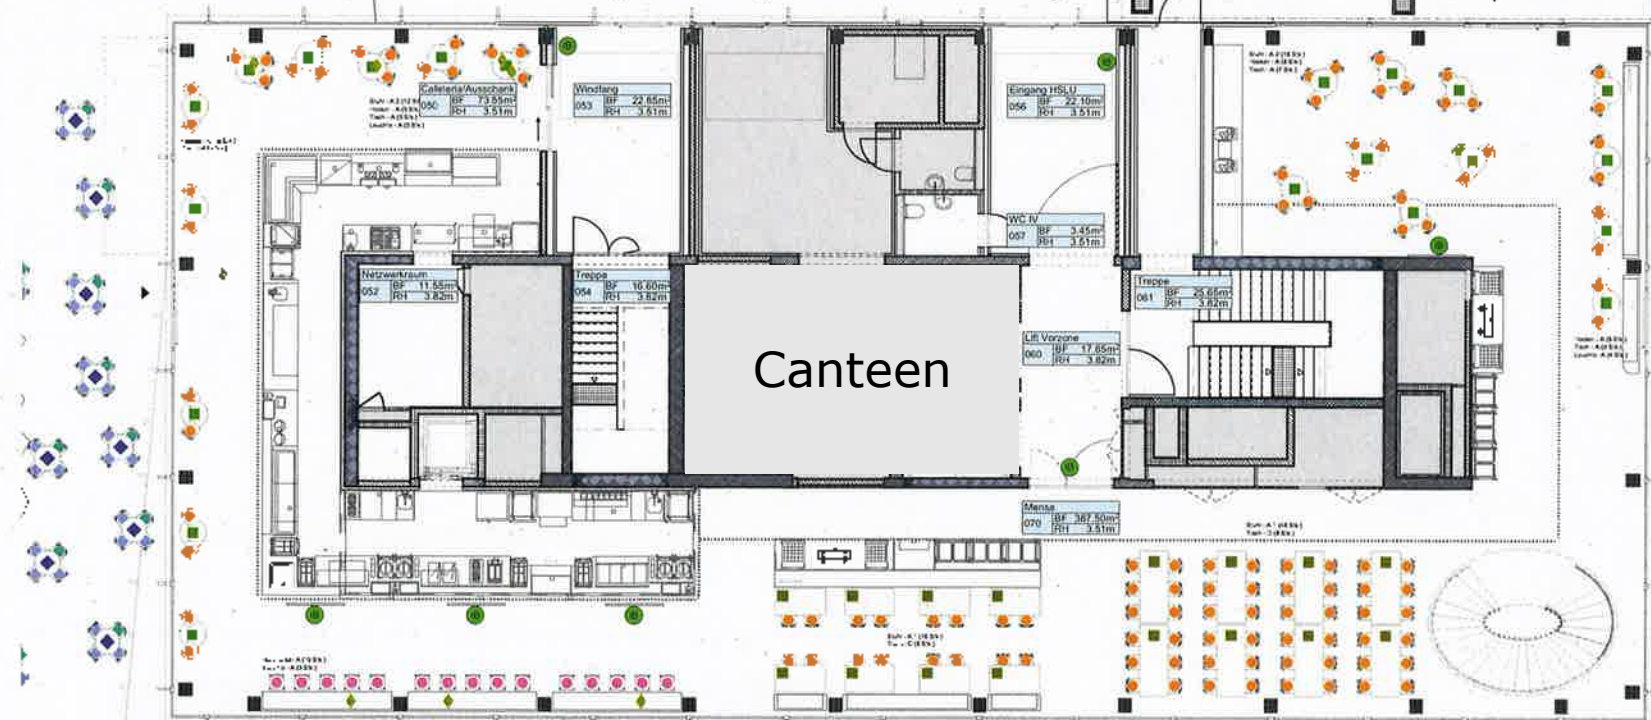

Ground Floor Campus Rotkreuz

- Red:** Escape routes and unobstructed areas
- Blue:** Exhibition spaces for sponsors
- Magenta:** Reduced ceiling height
- Yellow:** Coffee and snacks

Higher floors (not shown):
 - Audi-Midi, Session Rooms
 - no catering

← 2 min Rotkreuz train station

(Covered outdoor area)

(Outside break area)

(Railroad)