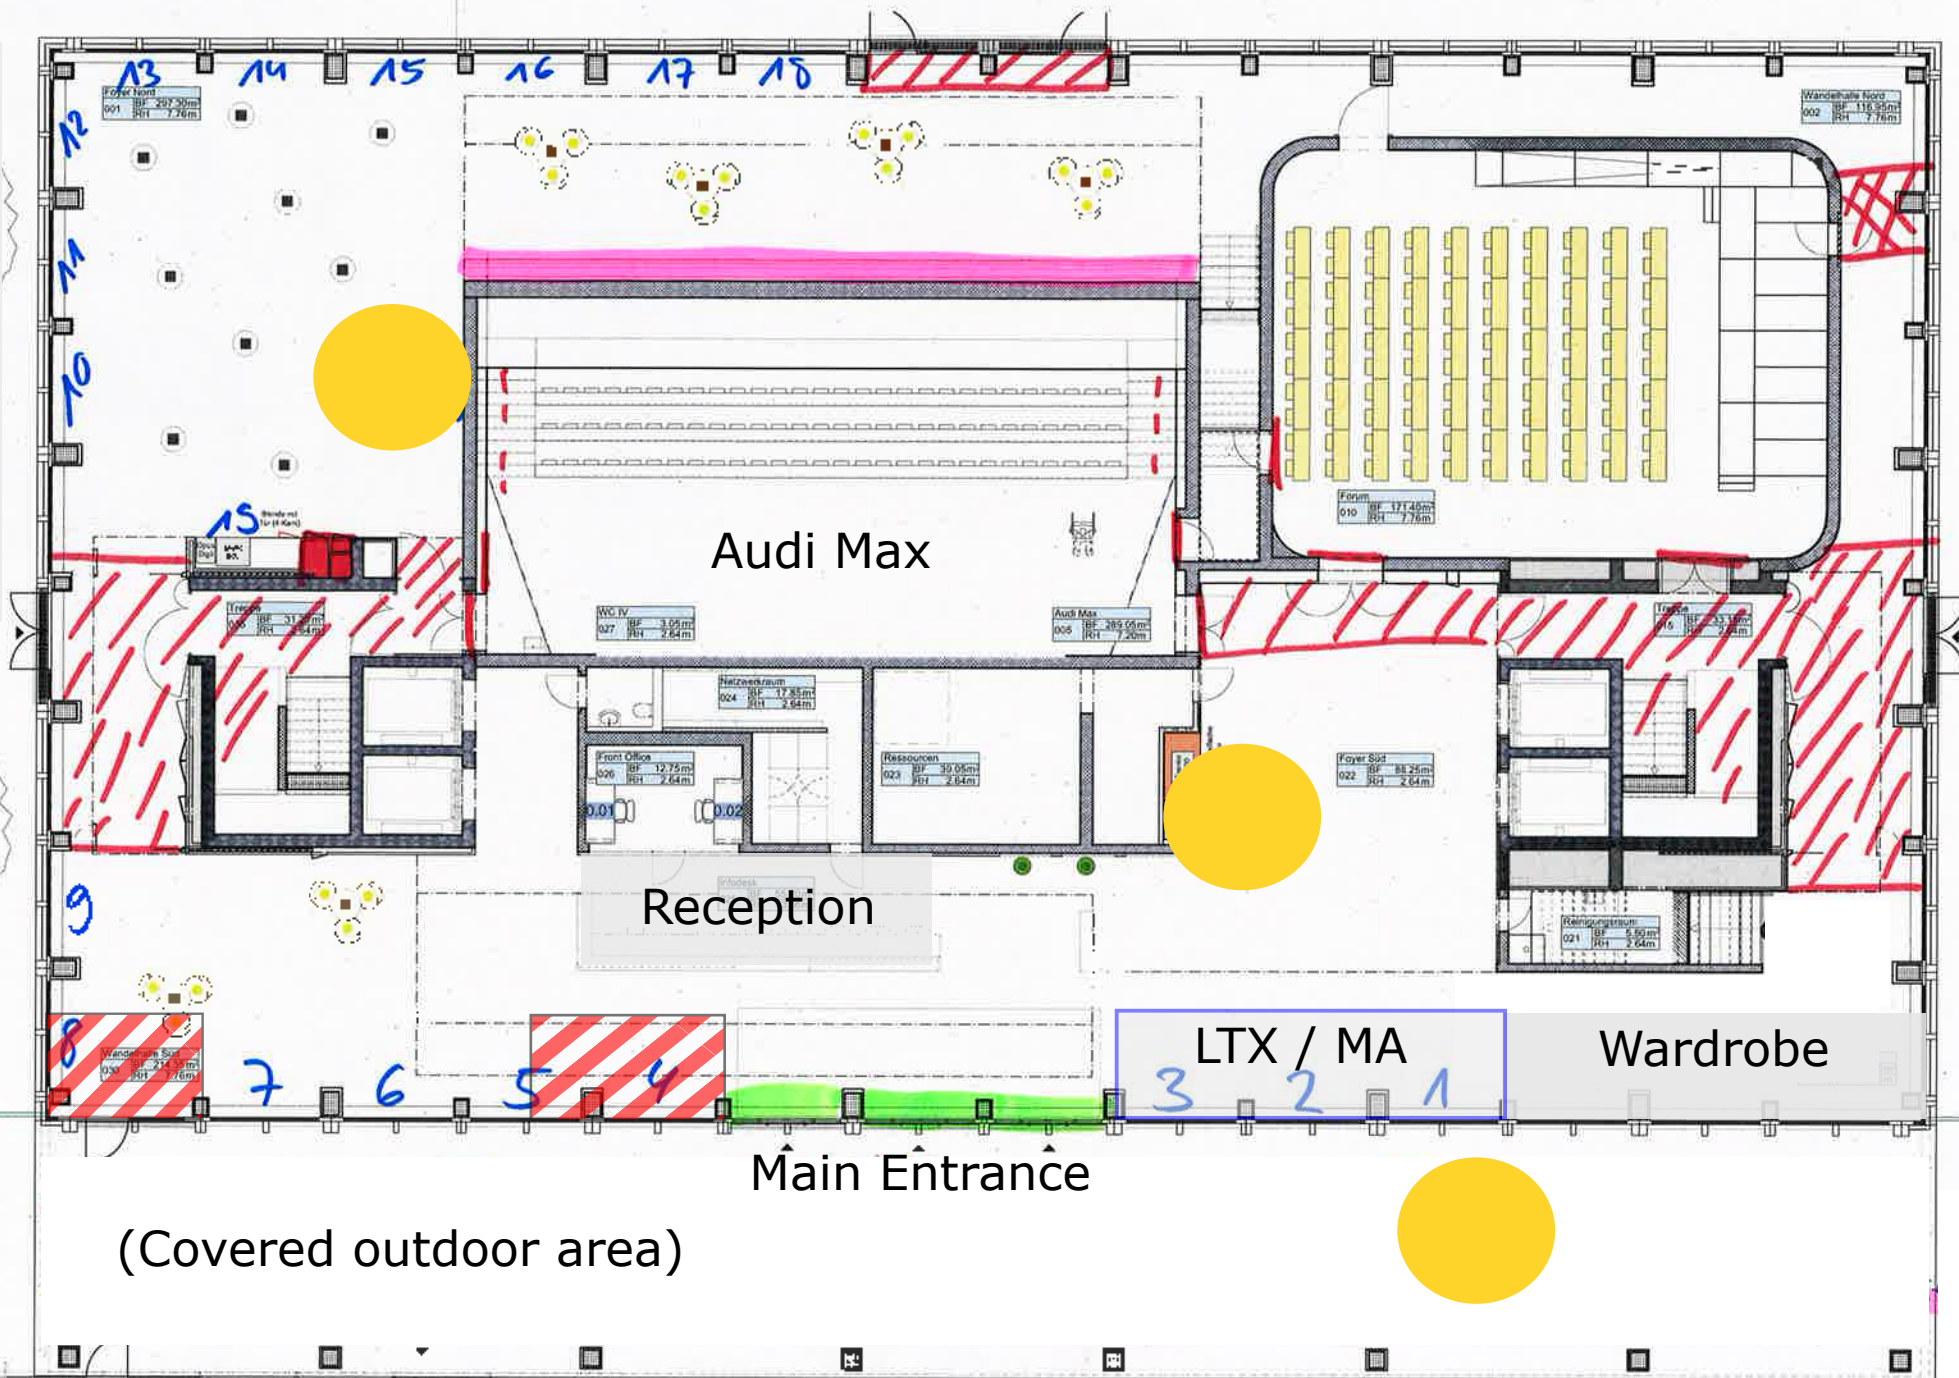

Ground Floor Campus Rotkreuz

- Red:** Escape routes and unobstructed areas
- Blue:** Exhibition spaces for sponsors
- Magenta:** Reduced ceiling height
- Yellow:** Coffee and snacks

Higher floors (not shown):
 - Audi-Midi, Session Rooms
 - no catering

← 2 min Rotkreuz train station

(Covered outdoor area)

(Outside break area)

(Railroad)