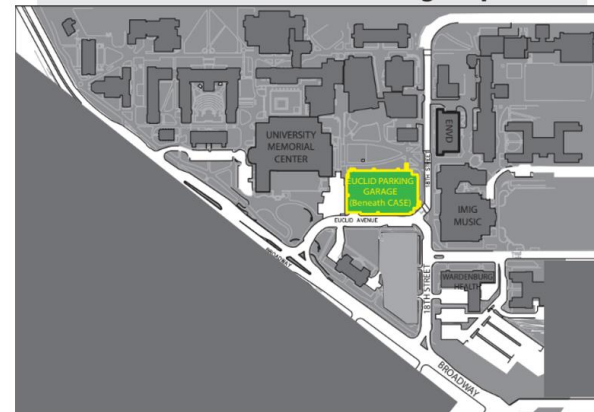

Go to the following website: <https://cuboulder.pmreserve.com/>

Click on North America Modelica Conference 2020

Enter the access code corresponding to your desired parking lot. Choose one below:

Access code for Folsom Parking Garage: **3915987**

Access code for Euclid Parking Garage: **2055987**

North America Modelica Conference 2020 Folsom Garage Walking Map

Guests attending this workshop will need to park in the Folsom Parking Garage take the elevator to Level 2 and follow the walking instructions printed on the map To walk from the Folsom Parking Garage to the back entrance of the of the University Memorial Center.

March 23-25, 2020 North America Modelica Conference 2020 Parking Map

Please park in the Euclid Parking Garage Beneath the CASE Building. Be sure to enter you vehicles license plate correctly to avoid citation.

Find parking and follow the instructions from there.

The permit price for the entire event is **\$17.00**.

You will need to provide your license plate number. Your license plate must be viewable from the drive lane.