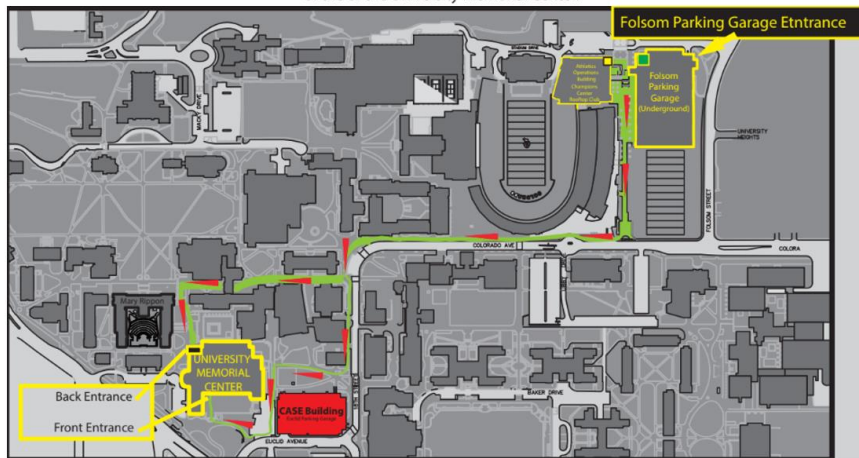

Go to the following website: <https://cuboulder.pmreserve.com/>

Click on North America Modelica Conference 2020

Enter the access code corresponding to your desired parking lot. Choose one below:

Access code for Folsom Parking Garage: **3915987**

Access code for Euclid Parking Garage: **2055987**

North America Modelica Conference 2020 Folsom Garage Walking Map

Guests attending this workshop will need to park in the Folsom Parking Garage take the elevator to Level 2 and follow the walking instructions printed on the map To walk from the Folsom Parking Garage to the back entrance of the of the University Memorial Center.

March 23-25, 2020 North America Modelica Conference 2020 Parking Map

Please park in the Euclid Parking Garage Beneath the CASE Building. Be sure to enter you vehicles license plate correctly to avoid citation.

Find parking and follow the instructions from there.

The permit price for the entire event is **\$17.00**.

You will need to provide your license plate number. Your license plate must be viewable from the drive lane.